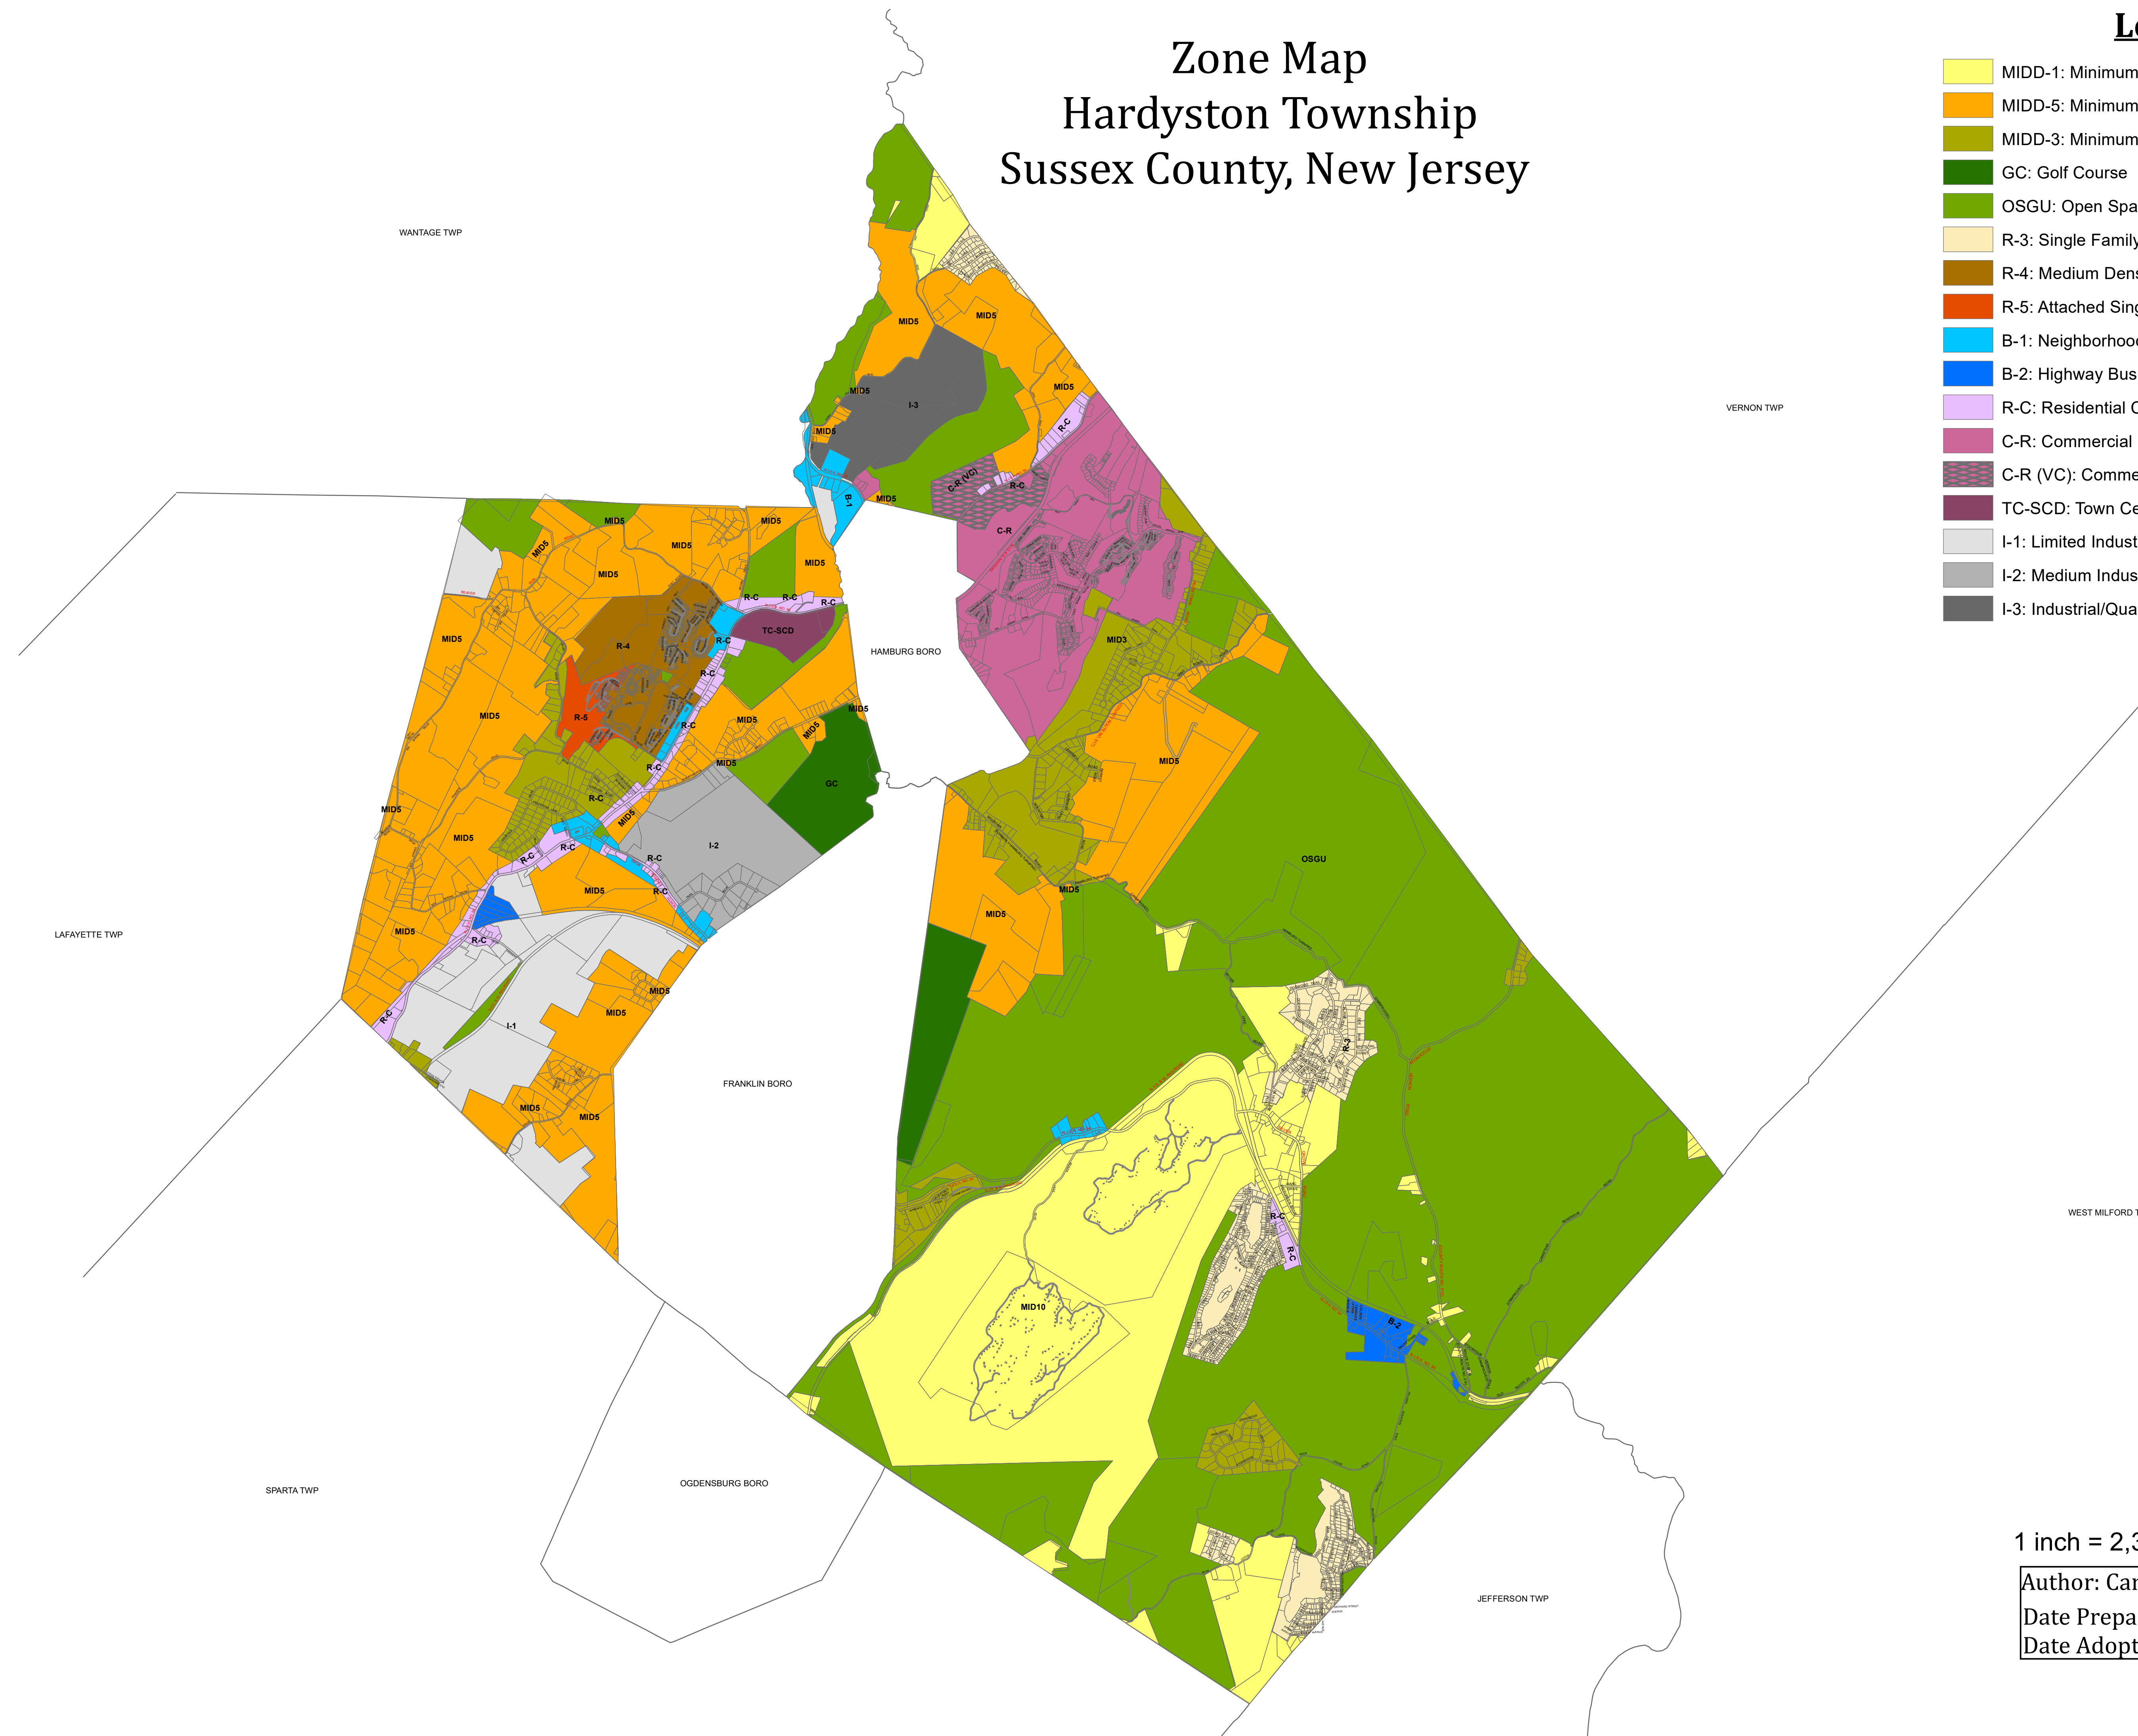

# Zone Map Hardyston Township Sussex County, New Jersey

## Legend

- MIDD-1: Minimum Impact Development 10
- MIDD-5: Minimum Impact Development 5
- MIDD-3: Minimum Impact Development 3
- GC: Golf Course
- OSGU: Open Space/Government Use
- R-3: Single Family, Lakeside Residential
- R-4: Medium Density Residential
- R-5: Attached Single Family/Multi-Family Residential
- B-1: Neighborhood Business
- B-2: Highway Business
- R-C: Residential Commercial
- C-R: Commercial Recreation
- C-R (VC): Commercial Recreation (Village Center)
- TC-SCD: Town Center Shopping Center District
- I-1: Limited Industrial
- I-2: Medium Industrial
- I-3: Industrial/Quarry District